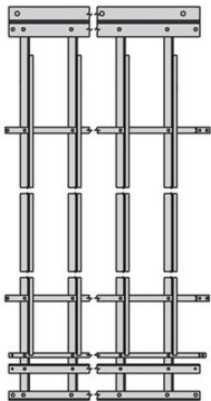

# Eaton SB61709604TG

Catalog Number: SB61709604TG

Eaton B-Line series wall mount 14.25 inch shelf width distribution frame, 96" height, 86" length, 21.375" width, 4 vertical with 11 shelves, ASTM A36 structural steel, Telco gray powder coat, Universal distribution frame wall mount

## General specifications

<b>Product Name</b>	<b>Catalog Number</b>
Eaton B-Line series wall mount 14.25 inch shelf width distribution frame	SB61709604TG
	<b>UPC</b>
	799038180975
<b>Product Length/Depth</b>	<b>Product Height</b>
86 in	96 in
<b>Product Width</b>	<b>Product Weight</b>
21.375 in	157.521 lb
<b>Certifications</b>	
Not Applicable	